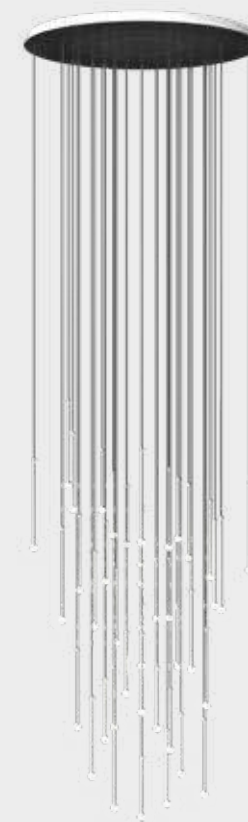

Price list € 6.420,00

BIG CLUSTER

3D

Storm x41 + plate Ø 1200mm

N.8 Storm Large (chrome)
N.16 Storm Medium (chrome)
N.17 Storm Mini (chrome)
+
N.1 plate Ø 1200mm (white)

Price list € 15.380,00

INDEX

GLO 7

MOM 31

LIT 51

STORM 70

WONDER 88

HAIL 106

Combining more Wonder lamps in different dimensions, finishings and heights is astonishing as the luminous beauty of the borosilicate glass with which every single rod is made, in transparent or fume finishing.