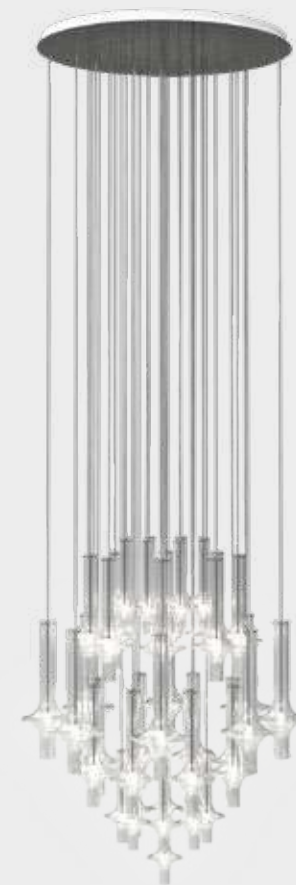

Price list € 8.595,00

3C

Wonder x17 + plate Ø 1000mm

N.3 Wonder Large (transparent glass, gold metal)
N.1 Wonder Large (fumè glass, gold metal)
N.4 Wonder Medium (transparent glass, gold metal)
N.4 Wonder Medium (fumè glass, gold metal)
N.4 Wonder Mini (fumè glass, gold metal)
N.1 Wonder Mini (transparent glass, gold metal)
+
N.1 plate Ø 1000mm (white)

Price list € 11.280,00

BIG CLUSTER

3D

Wonder x41 + plate Ø 1200mm

N.8 Wonder Large (transparent glass, black metal)
N.16 Wonder Medium (transparent glass, black metal)
N.17 Wonder Mini (transparent glass, black metal)
+
N.1 plate Ø 1200mm (white)

Price list € 24.200,00

INDEX

GLO 7

MOM 31

LIT 51

STORM 70

WONDER 88

HAIL 106

HAIL
Bartoli Design

Conceived as an evolution of the Wonder and Storm collections, Hail is a ceiling lamp providing downward directional light. A long and essential metal stem opens up into a magical shape – a little bell. With its minimal and well-balanced shape it can be used either individually or be repeated in free multiple configurations.